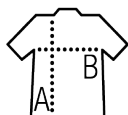

## Available colours

Deep black

Soft blue

Night

Optic white

## Available sizes

Sizes	S	M	L	XL	XXL	3XL
A/B	67/44	68/47	69/50	70/53	71/56	72/59